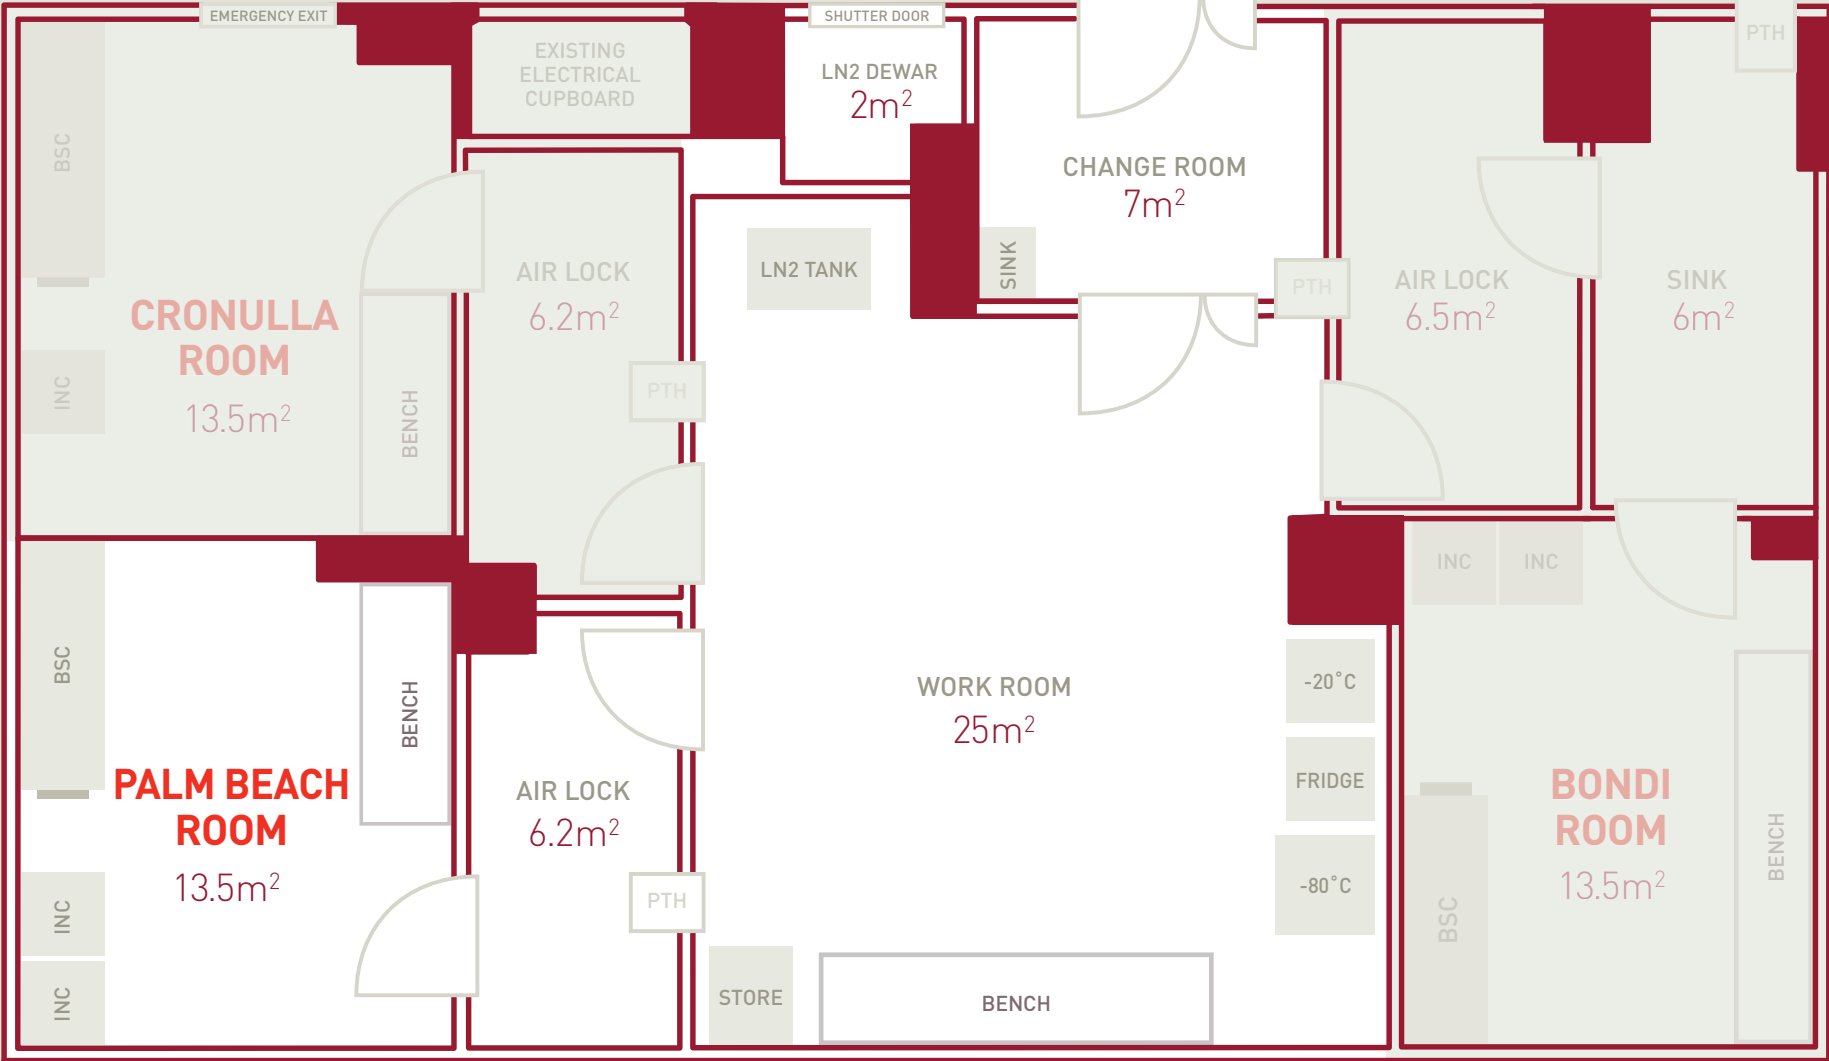

PALM BEACH ROOM

BSC biological safety cabinet
INC incubator
PTH pass through hatch